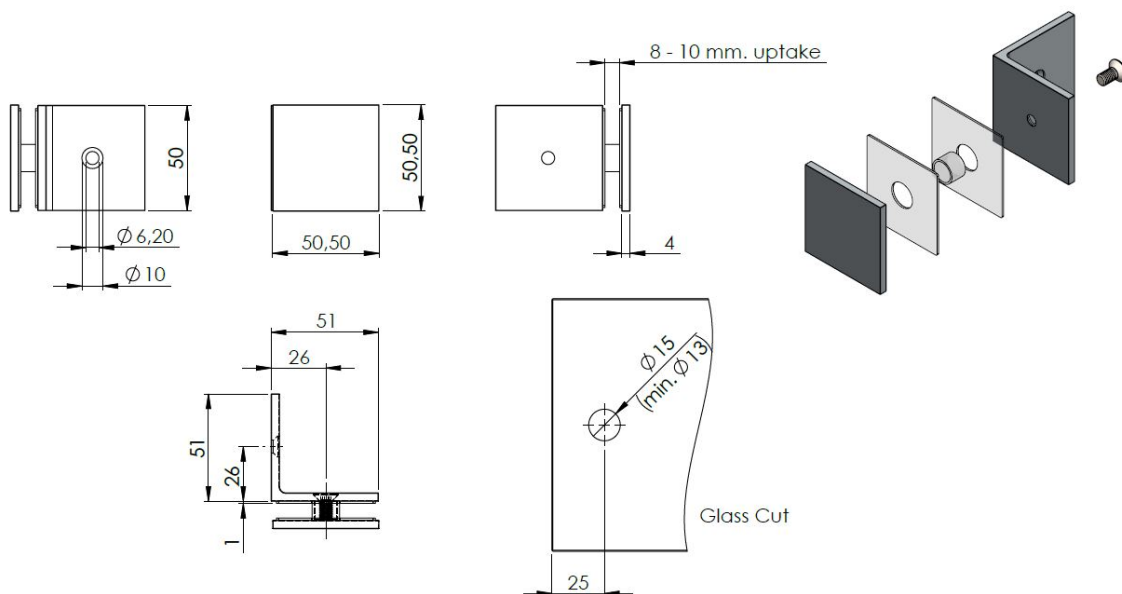

PRODUCT SHEET

Description:

Glass Clamp "Bern", 90DG, SS-Look, Glass/Wall, 51x51x17mm, Square Corners, 8-10mm Glass, Wall Mounted By $\varnothing 5$ mm Screw, Hole, GLass Mounted By $\varnothing 12$ mm Drilling, Brass Material

Item number:

15.23.701-2

Units	Box	Carton	HS Code	Barcode
Pcs.	1	50	8302419000	 5704866504447

SISO A/S

Mileparken 11
DK-2740 Skovlunde
Denmark
VAT: DK 24786013

Phone +45 45 830 900

www.siso.dk
siso@siso.dk

Danske Bank
Nytorv Branch
Copenhagen
SWIFT: DABADKKK

Account no.
4180 3112 112936
IBAN Account
DK7230003112112936